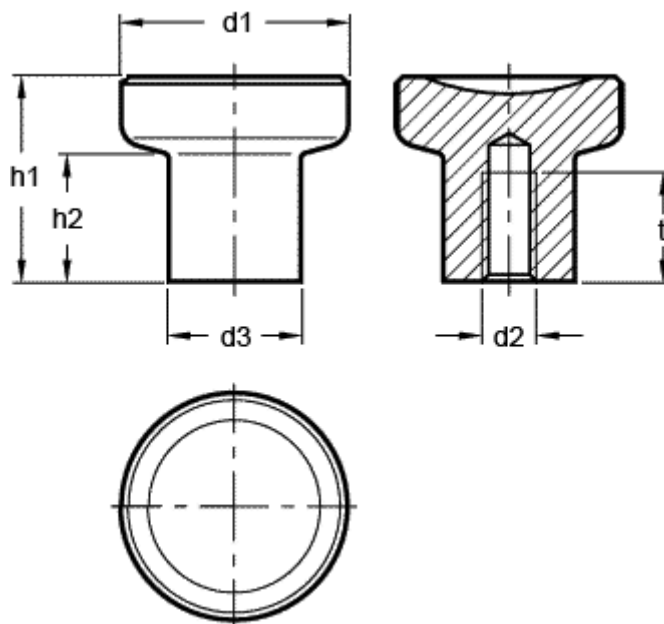

Article number: 20676525M8A

Description: E+G Knob, st. steel GN 676.5-25-M8-A

Measures

d1	= 25
d2	= M8
d3	= 14.5
h1	= 22.5
h2	= 14.0
t min	= 12